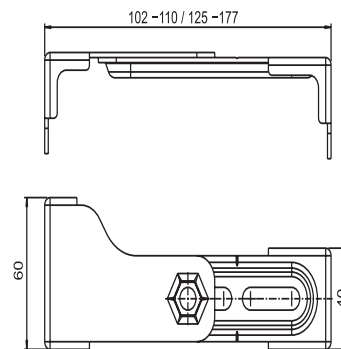

17.257.00..T000

SANIT Wall brackets (pair)

Item number

17.257.00..T000

Product description

Wall brackets, in pairs
galvanised steel, adjustable, for installing elements onto a solid wall and for corner installation at any required angle, incl. fastenings, packed in pairs in a plastic bag