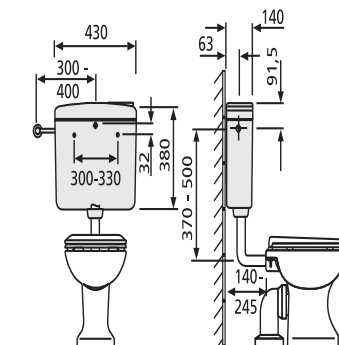

91.903.01..S000

SANIT Cistern 928 without angle valve white

Item number

91.903.01..S000

Product description

Cistern 928 without angle valve
 a low-level cistern with an adjustable flushing capacity between 6-9 litres, factory setting 6 litres, insulated against condensation, start-stop technology, prepared for 3-side connection and low-noise fill valve

supplied with: cistern 928, flush pipe bend and flush pipe connector, fastenings and mounting instructions, packed in a box

Colour: alpine white

cistern tested to DIN EN 14055, KIWA, Noise Class I

Accessories:

- connection set for water inlet from behind code no. 02.073.00..0000