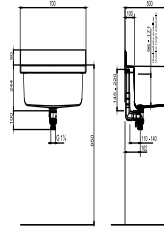

60.013.01..0099

SANIT maxi sink with white

Item number

60.013.01..0099

Product description

maxi sink with hidden overflow and push open valve with splashback, made of impact, temperature and weather resistant plastic, 10-year guarantee against breakage, capacity approx. 33 l, markings on the sink shelf and the bottom shelf for installation of soap dispenser* and tap fitting* (*to be ordered separately), complete with hidden overflow and push open G 1 1/4 waste valve, stainless steel cover, installation set with concealed fixing brackets, packed in a box