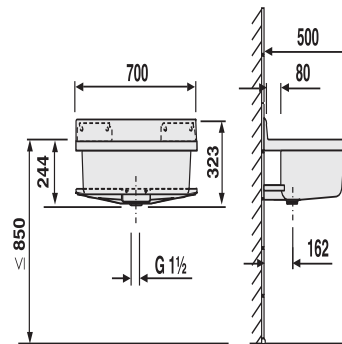

60.008.01..0099

SANIT maxi sink with standpipe+funnel white

Item number

60.008.01..0099

Product description

maxi sink with R2 standpipe and funnel

made of impact, temperature and weather resistant plastic, 10-year guarantee against breakage, capacity approx. 33 l, markings on the sink shelf and the bottom shelf for installation of soap dispenser* and tap fitting* (*to be ordered separately), without overflow, strainer, plug and chain, but with plastic standpipe and funnel, waste valve G1 1/2, installation set with concealed fixing brackets and anthracite shelf, packed in a box

Colour: white

Internal dimensions of sink:

w 620 mm x d 360 mm x h 210 mm