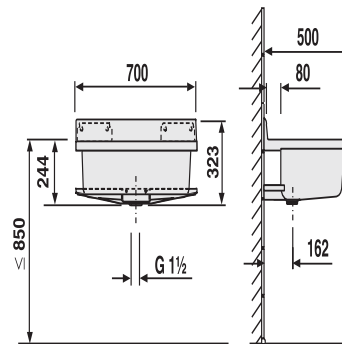

### Item number

60.007.01..0099

### Product description

maxi sink with overflow

made of impact, temperature and weather resistant plastic, 10-year guarantee against breakage, capacity approx. 33 l, markings on the sink shelf and the bottom shelf for installation of soap dispenser\* and tap fitting\* (\*to be ordered separately), complete with overflow, waste valve G1 1/2, strainer, plug with chain, installation set with concealed fixing brackets and anthracite shelf, packed in a box

Colour: white Internal dimensions of sink: w 620 mm x d 360 mm x h 210 mm