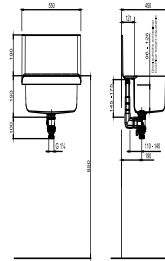

60.012.B6..0099

SANIT liso sink granite

Item number

60.012.B6..0099

Product description

lineo sink with hidden overflow and push open valve with splashback, made of impact, temperature and weather resistant plastic, 10-year guarantee against breakage, capacity approx. 12l, markings on the sink shelf for installation of soap dispenser* and tap fitting* (*to be ordered separately), complete with hidden overflow and push open G 1 1/4 waste valve, stainless steel cover, installation set with concealed fixing brackets, packed in a box

colour: granite

Internal dimensions of laundry sink:
w 470 mm x d 290 mm x h 160 mm