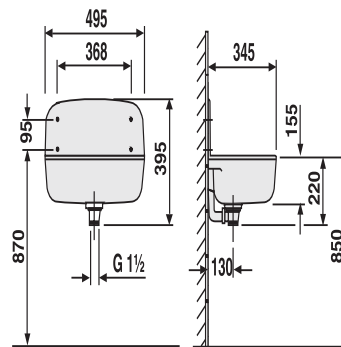

### Item number

60.001.66..0099

### Product description

Wall-mounted sink with overflow with splashback, made of impact, temperature and weather resistant plastic, 10-year guarantee against breakage, capacity approx. 13.5 l, complete with overflow, waste valve G1 1/2, strainer, plug with chain and fastening set, packed in a box