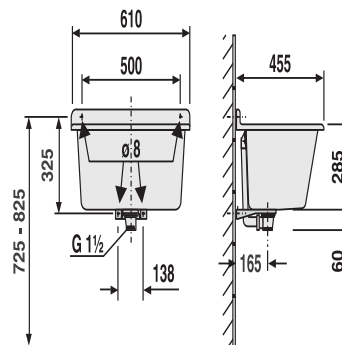

60.003.B6..0099

SANIT Laundry sink with overflow granite

Item number

60.003.B6..0099

Product description

Laundry sink with overflow

made of impact, temperature and weather resistant plastic, 10-year guarantee against breakage, capacity approx. 35 l, complete with overflow, waste valve G1 1/2, strainer, plug with chain and fastening set, packed in a box

Colour: granite

Internal dimensions of laundry sink:

height 270 mm

w 540 mm x d 370 mm (top)

w 400 mm x d 290 mm (bottom)