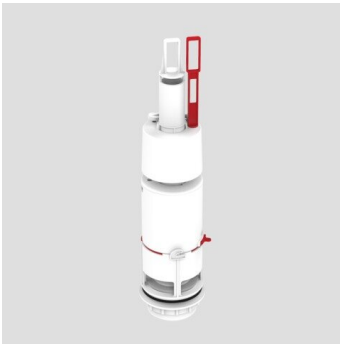

01.974.00..0000

SANIT Flush valve cistern 951

Item number

01.974.00..0000

Product description

Flush valve for cistern 951