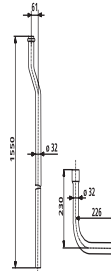

01.A02.01..0099

SANIT Flush pipe with bend cistern junior jet white

Item number

01.A02.01..0099

Product description

Flush pipe with bend for high-level cistern junior jet

Colour: alpine white