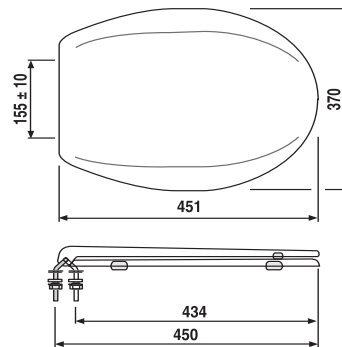

56.A15.01..0099

SANIT WC seat 2000 stainless steel hinges white

Item number

56.A15.01..0099

Product description

WC seat 2000 (thermoplastic)

thermoplastic heavy WC seat, 10-year guarantee against seat/lid breakage, with adjustable stainless steel hinges and quick-action mounting, warm to the touch, 4-point support, easy cleaning due to completely even underside, suitable for all standard wall-mounted and floor-standing WCs, packed in a box

Colour: alpine white

Weight: 2.06 kg

tested to DIN 19516