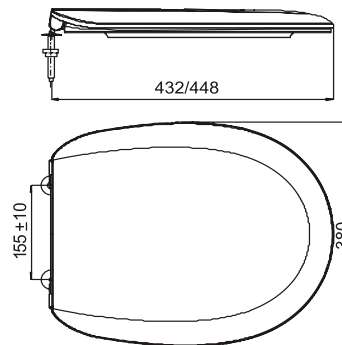

### Item number

56.052.01..0000

### Product description

WC seat 1800 (ecoline)

thermoplastic heavy WC seat, 10-year guarantee against seat/lid breakage, with adjustable stainless steel hinges and quick-action mounting, warm to the touch, 4-point support, easy cleaning, suitable for all standard wall-mounted and floor-standing WCs, also for WCs with a D-shaped bowl, packed in a box

Colour: alpine white

Weight: 1.70 kg

tested to DIN 19516