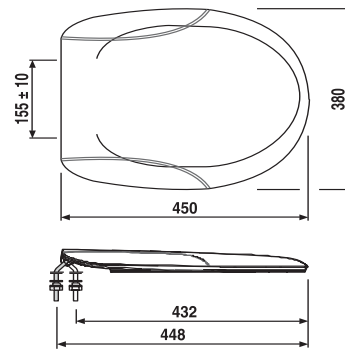

56.051.01..0000

SANIT WC seat 1200 (sanline) stainless steel hinges white

Item number

56.051.01..0000

Product description

WC seat 1200 (sanline)

thermoplastic compact WC seat, seat partly integrated in lid, with stainless steel hinges with adjustable quick-action mounting, non-breakable, warm to the touch, 4-point support, suitable for all standard floor-standing and wall-mounted WCs, also for WCs with a D-shaped bowl, packed in a box

Colour: alpine white

Weight: 1.15 kg