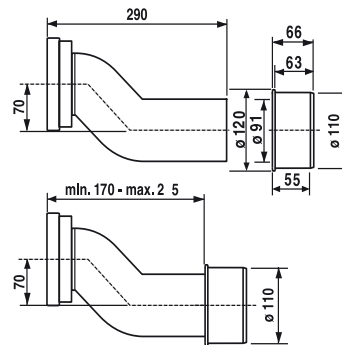

58.940.00..0000

SANIT WC offset connection bend DN90/DN100

Item number

58.940.00..0000

Product description

WC offset connecting bend DN 90/DN 100, offset by 70 mm
for wall-hung WCs in black PE plastic, weldable, for direct connection to wall-hung WCs, e.g. suitable for 8 cm concealed cistern or as a special solution for elements with a small installation depth, with DN 90/DN 100 adapter, packed in a box

tested to DIN 1389 and DIN EN 476, 5.5