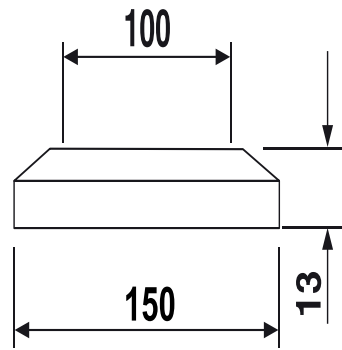

58.A07.01..0099

SANIT WC flat rosette d:100 white

Item number

58.A07.01..0099

Product description

WC flat rosette d:100 mm
in PVC plastic, h = 13 mm, for 90deg and horizontal connection, packed in a plastic bag