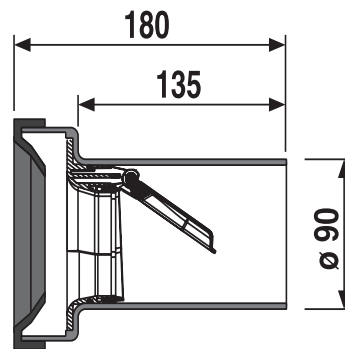

58.928.00..0000

SANIT WC connector DN90 with rat blocker

Item number

58.928.00..0000

Product description

WC connector DN 90 with rat blocker
in black PE plastic, weldable, l = 180 mm, with built-in mechanical rat blocker, rear side of valve clad with bite-resistant stainless steel, prevents the invasion of foreign objects to the WC, for wall-hung WCs with concealed cistern, packed in a box

tested to DIN 1389, DIN EN 997, 5.2.6. and DIN EN 476, 5.5