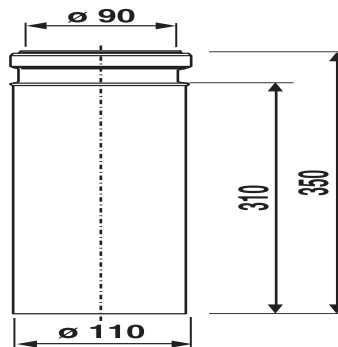

58.913.00..S000

SANIT WC connector DN90/DN100 black

Item number

58.913.00..S000

Product description

WC connector DN 90/DN 100

in PE plastic black, for welding to PE-pipe or inserting into another waste pipe, with protection plugs, packed in a plastic bag