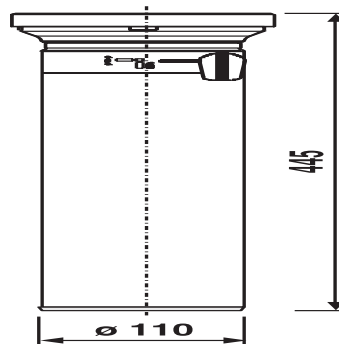

58.213.01..0000

SANIT WC connector 400mm with rat blocker white

Item number

58.213.01..0000

Product description

WC connector DN 100 with lockable rat blocker
in white PP plastic, l = 400 mm, for floor-standing WCs, with built-in mechanical rat blocker, rear side of valve clad with bite-resistant stainless steel, prevents the invasion of foreign objects to the WC, additional manual operation for cleaning by hand possible, packed in a box

colour: alpine-white

tested to DIN EN 997, 5.2.6, 476, 5.5 and DIN 1389