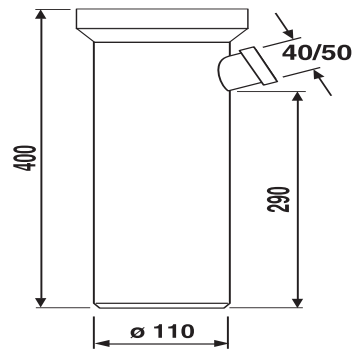

58.A08.01..0099

SANIT WC connector 400mm side inlet white

Item number

58.A08.01..0099

Product description

WC connector 400 mm, DN 100
in PP plastic, with special lip seal and side inlet DN 40/50, packed in a plastic bag

Colour: alpine white

tested to DIN 1389