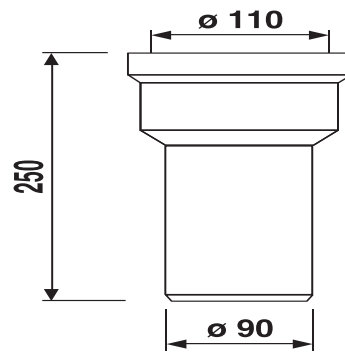

58.A03.01..0099

SANIT WC connector 250mm DN90 white

Item number

58.A03.01..0099

Product description

WC connector 250 mm, DN 90
in ABS plastic, with special lip seal, packed in a plastic bag

Colour: alpine white