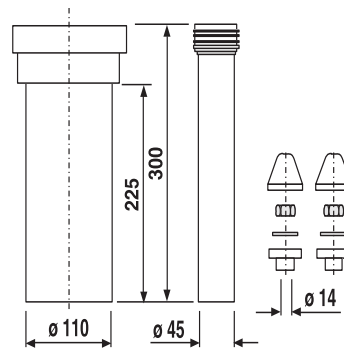

58.A10.00..S099

SANIT WC connection kit 300mm DN100 white

Item number

58.A10.00..S099

Product description

WC connection kit 300 mm, DN 90

in PE plastic, weldable, for wall-hung WCs, comprising: WC connection pipe d: 45 mm with flush pipe connector, WC connector DN 90 and white cover-up accessories, packed in a plastic bag

tested to DIN 1389