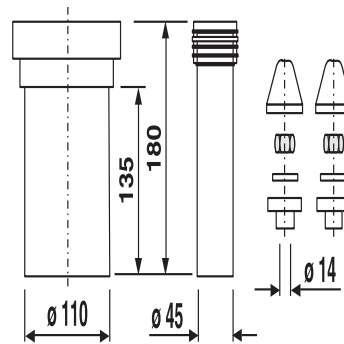

58.A09.00..0099

SANIT WC connection kit 180mm DN100 chrome

Item number

58.A09.00..0099

Product description

WC connection kit 180 mm, DN 100
in PE plastic, weldable, for wall-hung WCs, comprising: WC connection pipe d: 45 mm with flush pipe connector, WC connector DN 100 and chrome cover-up accessories, packed in a plastic bag

tested to DIN 1389