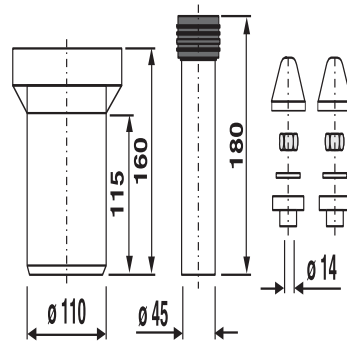

## SANIT WC connection kit 160mm DN100 white

### Item number

58.921.00..0000

### Product description

WC connection kit 160 mm, DN 100, complete in PP plastic, for wall-hung WCs, comprising: WC connection pipe d: 45 mm with flush pipe connector, WC connector DN 100 and white cover-up accessories, packed in a plastic bag