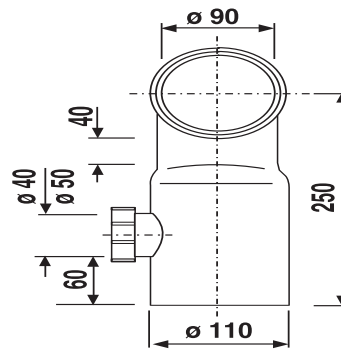

58.903.00..0000

SANIT WC connection bend 90deg DN90/DN100 inlet left

Item number

58.903.00..0000

Product description

WC connecting bend 90deg, DN 90/DN 100, with side inlet left DN 40/DN 50 in PE plastic black, for welding to PE-pipe or inserting into another waste pipe, with protection plugs, packed in a plastic bag