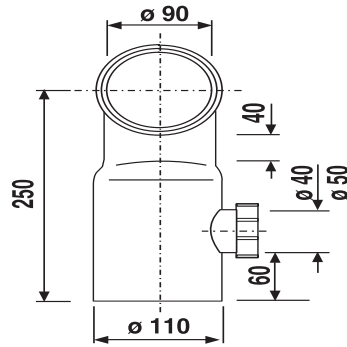

58.902.00..0000

SANIT WC connection bend 90deg DN90/DN100 inlet right

Item number

58.902.00..0000

Product description

WC connecting bend 90deg, DN 90/DN 100, with side inlet right DN 40/DN 50 in PE plastic black, for welding to PE-pipe or inserting into another waste pipe, with protection plugs, packed in a plastic bag

Direction of view from the WC!