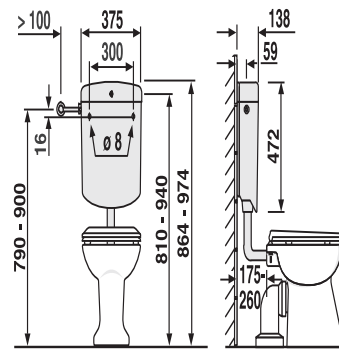

91.A04.01..S099

SANIT Cistern bonito duo without angle valve white

Item number

91.A04.01..S099

Product description

Cistern bonito duo without angle valve

a low-level cistern with an adjustable flushing capacity of 6-9 litres, factory setting 6 litres, insulated against condensation, water-saving system with dual flush (9/3 l or 6/3 l) and start-stop function, immediate flush flow interruption with the small button, 3-side connection and low-noise fill valve

supplied with: cistern bonito duo, chromium-plated connection pipe, flush pipe bend and flush pipe connector, fastenings and mounting instructions, packed in a box

Colour: alpine white

cisternd to DIN EN 14055, KIWA, Noise Class I