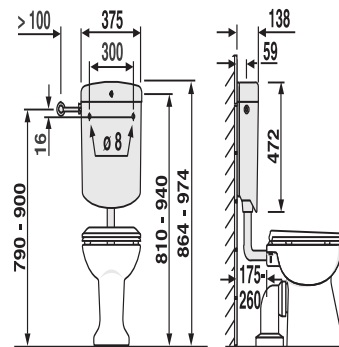

91.A04.01..0099

SANIT Cistern bonito duo with angle valve white

Item number

91.A04.01..0099

Product description

Cistern bonito duo with angle valve G 1/2

a low-level cistern with an adjustable flushing capacity of 6-9 litres, factory setting 6 litres, insulated against condensation, water-saving system with dual flush (9/3 l or 6/3 l) and start-stop function, immediate flush flow interruption with the small button, 3-side connection and low-noise fill valve
 supplied with: cistern bonito duo, with angle valve G 1/2, chromium-plated connection pipe, flush pipe bend and flush pipe connector, fastenings and mounting instructions, packed in a box

Colour: alpine white

cistern tested to DIN EN 14055, KIWA, Noise Class I