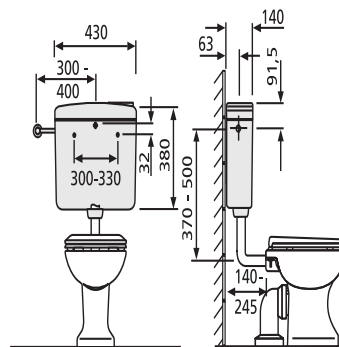

91.905.01..S000

SANIT Cistern 928U without angle valve white

Item number

91.905.01..S000

Product description

Cistern 928 U without angle valve

a high/low-level cistern, with flush pull, with an adjustable flushing capacity of 6-9 litres, factory setting 6 litres, insulated against condensation, start-stop technology, prepared for 3-side connection and low-noise fill valve
supplied with: cistern 928 U, flush pipe bend and flush pipe connector, fastenings and mounting instructions, packed in a box

Colour: alpine white

cistern tested to DIN EN 14055, KIWA, Noise Class I

Accessories:

- connection set for water inlet from behind code no. 02.073.00..0000