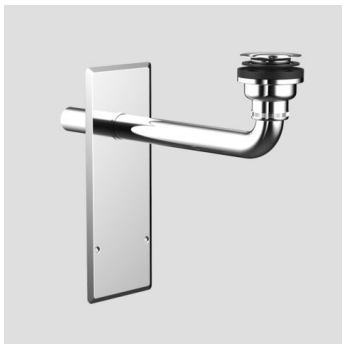

03.514.81..0000

SANIT Finish set for concealed trap chrome

Item number

03.514.81..0000

Product description

Finishing set for height adjustable concealed trap consisting of: outlet bend d:32 x 350 mm made of chromium plated brass, chrome cover plate and waste valve G1 1/4 x 70 mm, valve screw 70 mm, for height adjustable concealed trap code no. 31.608.00..0000, packed in a plastic bag