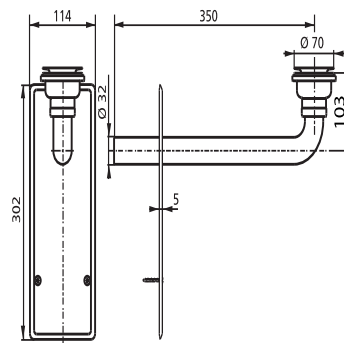

03.514.81..0000

SANIT Finish set for concealed trap chrome

Item number

03.514.81..0000

Product description

Finishing set for height adjustable concealed trap consisting of: outlet bend d:32 x 350 mm made of chromium plated brass, chrome cover plate and waste valve G1 1/4 x 70 mm, valve screw 70 mm, for height adjustable concealed trap code no. 31.608.00..0000, packed in a plastic bag