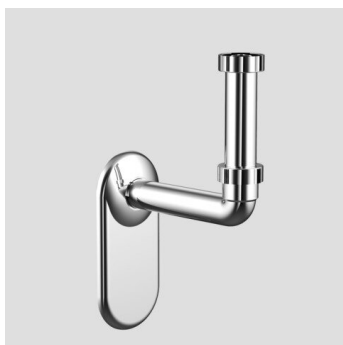

03.069.00..0000

SANIT Connection bend G1 1/4x250x32 brass chrome

Item number

03.069.00..0000

Product description

Connection bend G1 1/4 x 32 x 250 mm
chromium plated brass, with covering rosette chrome for concealed trap code no. 31.601.00..0000, packed in a plastic bag