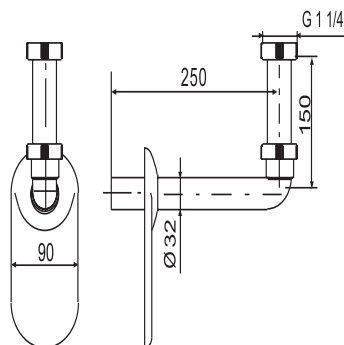

03.069.00..0000

SANIT Connection bend G1 1/4x250x32 brass chrome

Item number

03.069.00..0000

Product description

Connection bend G1 1/4 x 32 x 250 mm
chromium plated brass, with covering rosette chrome for concealed trap code no. 31.601.00..0000, packed in a plastic bag