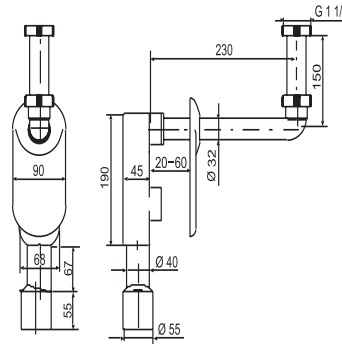

31.601.00..0000

SANIT Conc. trap for Wash basin G1 1/4x40/50

Item number

31.601.00..0000

Product description

Concealed trap for washbasin G1 1/4 x 40/50 mm plastic, with outlet bend, chromium plated brass connection pipe G1 1/4 and chromium plated cover, outlet 40/50 mm, with fixing screws, packed in a box

tested to DIN 19541