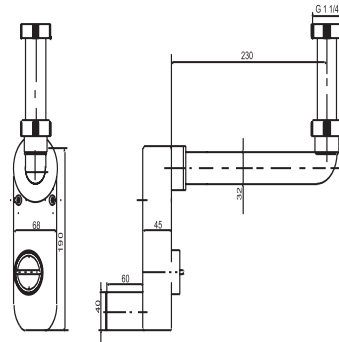

31.602.00..0000

SANIT Exposed trap for Wash basin G1 1/4x40

Item number

31.602.00..0000

Product description

Exposed trap for washbasin G1 1/4 x 40 mm plastic, with outlet bend and connection pipe G1 1/4 in white plastic, horizontal connection 40 mm, with fixing screws, packed in a box tested to DIN 19541