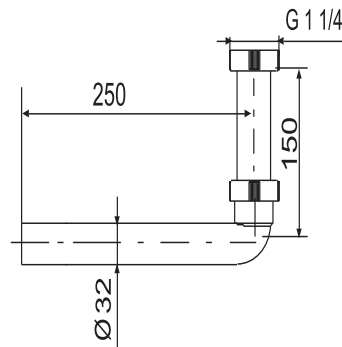

03.070.00..0000

SANIT Connection bend G1 1/4x250x32 plastic white

Item number

03.070.00..0000

Product description

Connection bend G1 1/4 x 32 x 250 mm
plastic white, without covering rosette, for exposed trap code no. 31.602.00..0000, packed in a plastic bag