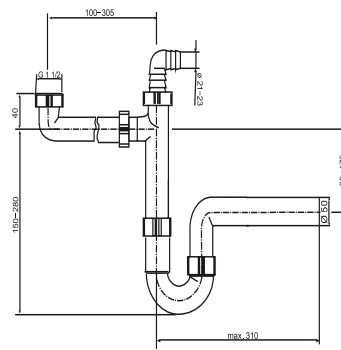

32.103.00..S000

SANIT Space-saving drain G1 1/2x50 with hose tap

Item number

32.103.00..S000

Product description

Space-saving drain connection G1 1/2 x 50 mm
plastic, space-saving waste outlet with pipe trap and hose tap, packed in a plastic bag