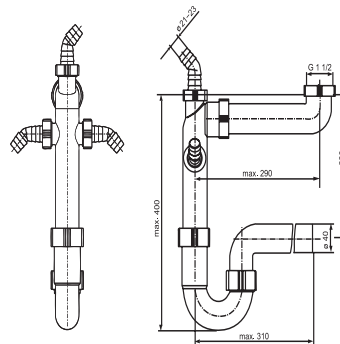

32.102.00..0000

SANIT Space-saving drain G1 1/2x40 3x hose tap

Item number

32.102.00..0000

Product description

Space-saving drain connection G1 1/2 x 40 mm
plastic, space-saving waste outlet with pipe trap and 3 hose tap connectors, packed in a plastic bag

tested to DIN EN 274, monitored