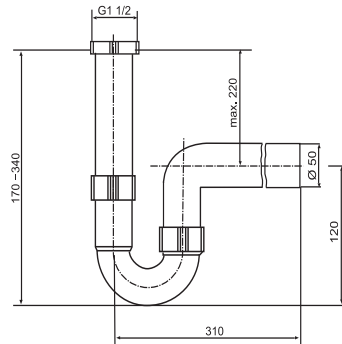

31.202.00..0000

SANIT Pipe trap G1 1/2x50

Item number

31.202.00..0000

Product description

Pipe trap G1 1/2 x 50 mm
plastic, with 250 mm connection pipe and extension pipe, packed in a plastic bag

tested to DIN EN 274, monitored