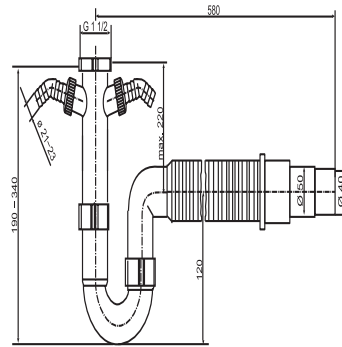

31.214.00..0000

SANIT Pipe trap G1 1/2x40/50 with flex hose+2ht

Item number

31.214.00..0000

Product description

Pipe trap G1 1/2 x 40/50 mm with flexible hose plastic, with 2 hose taps, flexible hose plugged in, waste outlet diameters of 40 mm and 50 mm, packed in a plastic bag