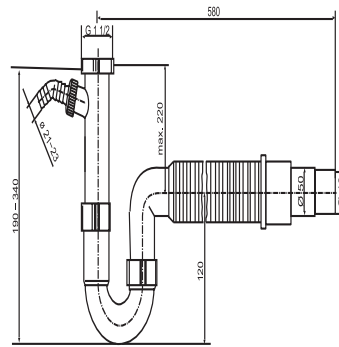

## SANIT Pipe trap G1 1/2x40/50 with flex hose+ht

### Item number

31.213.00..0000

### Product description

Pipe trap G1 1/2 x 40/50 mm with flexible hose plastic, with hose tap, hose plugged in, waste outlet diameters of 40 mm and 50 mm, packed in a plastic bag