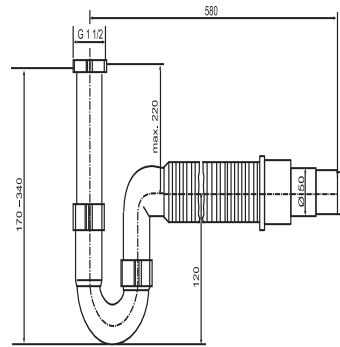

31.212.00..0000

SANIT Pipe trap G1 1/2x40/50 with flex hose

Item number

31.212.00..0000

Product description

Pipe trap G1 1/2 x 40/50 mm with flexible hose plastic, without hose tap, hose plugged in, waste outlet diameters of 40 mm and 50 mm, packed in a plastic bag