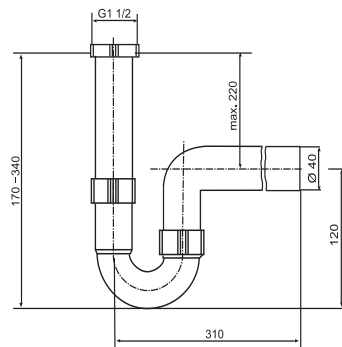

31.201.00..0000

SANIT Pipe trap G1 1/2x40

Item number

31.201.00..0000

Product description

Pipe trap G1 1/2 x 40 mm
plastic, with 250 mm connection pipe and extension pipe, packed in a plastic bag

tested to DIN EN 274, monitored