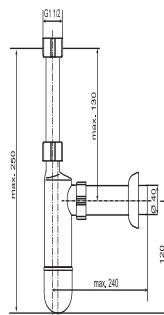

31.220.00..0000

SANIT Bottle trap G1 1/2x40 without hose tap

Item number

31.220.00..0000

Product description

Bottle trap G1 1/2 x 40 mm
plastic, with connection pipe 120 mm, extension pipe 200 mm and rosette, without hose tap, packed in a plastic bag