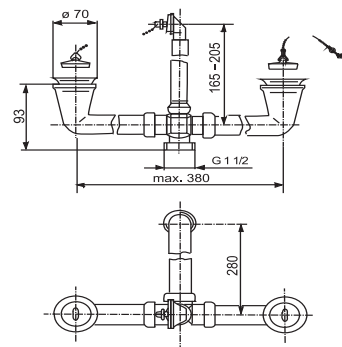

## SANIT waste + overflow assembly G1 1/2 cent. 2 plugs with chain

### Item number

33.160.00..0000

### Product description

Waste and overflow assembly G1 1/2 x max. 380 mm with 2 plugs with pearl chain plastic, with central, space-saving waste outlet and stainless steel outlet, for reversible double sinks, packed in a plastic bag