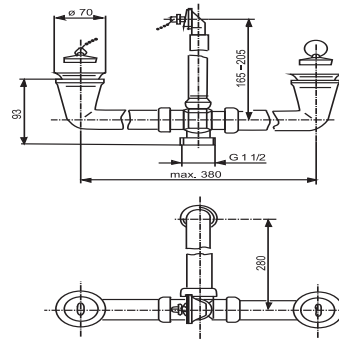

33.080.00..0000

SANIT waste + overflow assembly G1 1/2 cent.2plug with chain/hand

Item number

33.080.00..0000

Product description

Waste and overflow assembly G1 1/2 x max. 380 mm with plug with plastic handle and plug with pearl chain plastic, with central, space-saving waste outlet and stainless steel outlet, for reversible double sinks, packed in a plastic bag