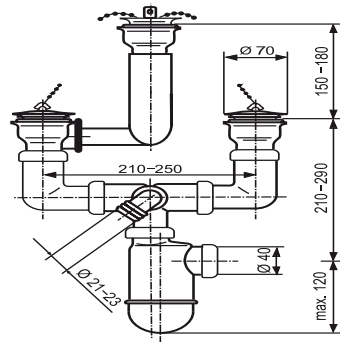

## SANIT waste + overflow assembly G1 1/2x40 with bottle trap

### Item number

33.029.00..0000

### Product description

Waste and overflow assembly G1 1/2 x 40 x 210-250 mm with bottle trap plastic, with stainless steel outlet, plug, pearl chain and chain holder, with hose tap, for double sinks, packed in a plastic bag