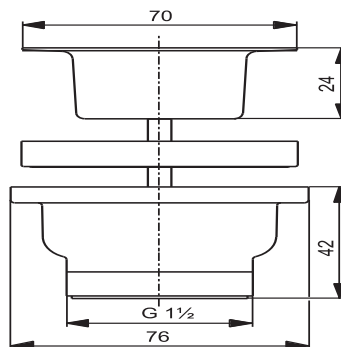

## SANIT Waste valve G1 1/2x70x42 pipe G1 1/2

### Product description

Waste valve G1 1/2x70x42 mm for stainless steel standpipe G1 1/2  
plastic valve body, stainless steel outlet d:70 mm, for sinks with a minimum outlet hole d:52 mm, packed in a plastic bag