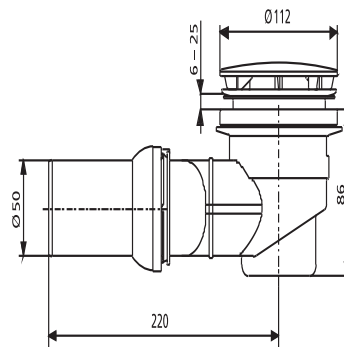

## SANIT Shower waste 823/90 W, horizontal outlet

### Item number

34.045.00..0000

### Product description

Shower waste 823/90 W, horizontal outlet  
plastic, with chrome-plated cover with hair strainer, removable trap insert, flat gasket, waste outlet with adjustable ball-joint connector and outlet diameter 50 mm, for shower trays with an outlet hole diameter of 90 mm, drainage flow rate 0.7 l/sec according to DIN EN 274, packed in a box tested to DIN EN 274