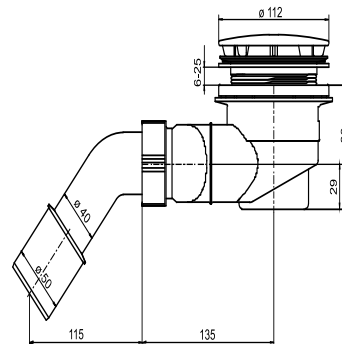

## SANIT Shower waste 823/90 W, height 80 mm

### Item number

34.051.00..0000

### Product description

Shower waste 823/90 W, height 80 mm, 135° waste outlet plastic, with chrome-plated cover incl. hair strainer, removable trap insert, flat gasket, waste outlet d:40/50, for shower trays, with an outlet hole d:90 mm, trap height 50 mm, drainage flow rate 0.6 l/sec., according to DIN EN 274, packed in a box tested to DIN EN 274