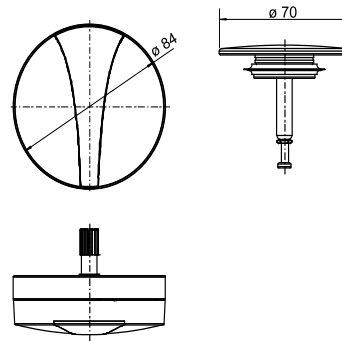

05.098.07..0000

SANIT Operating unit for waste + overflow assembly SWING, white matt

Item number

05.098.07..0000

Product description

Operating unit for functional unit SWING
consisting of operating unit with returnable rotary knob and valve plug matt white, packed in a box