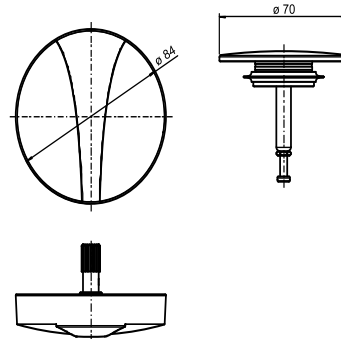

05.097.07..0000

SANIT Operating unit for waste + overflow assembly BASIC, white matt

Item number

05.097.07..0000

Product description

Operating unit for functional unit BASIC
colour: matt white, consisting of rotary knob and valve plug, packed
in a box