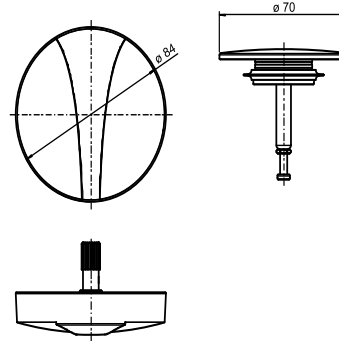

05.097.01..0000

SANIT Operating unit for waste + overflow assembly BASIC, alpine white

Item number

05.097.01..0000

Product description

Operating unit for functional unit BASIC
colour: alpine white, consisting of rotary knob and valve plug, packed
in a box